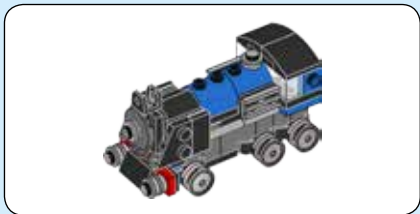

CREATOR

3 IN 1

An icon for the "3 in 1" feature, showing a blue book with a white cover and a blue spine, positioned below the "3 IN 1" text.

31054

LEGO.com/creator

1

2

3